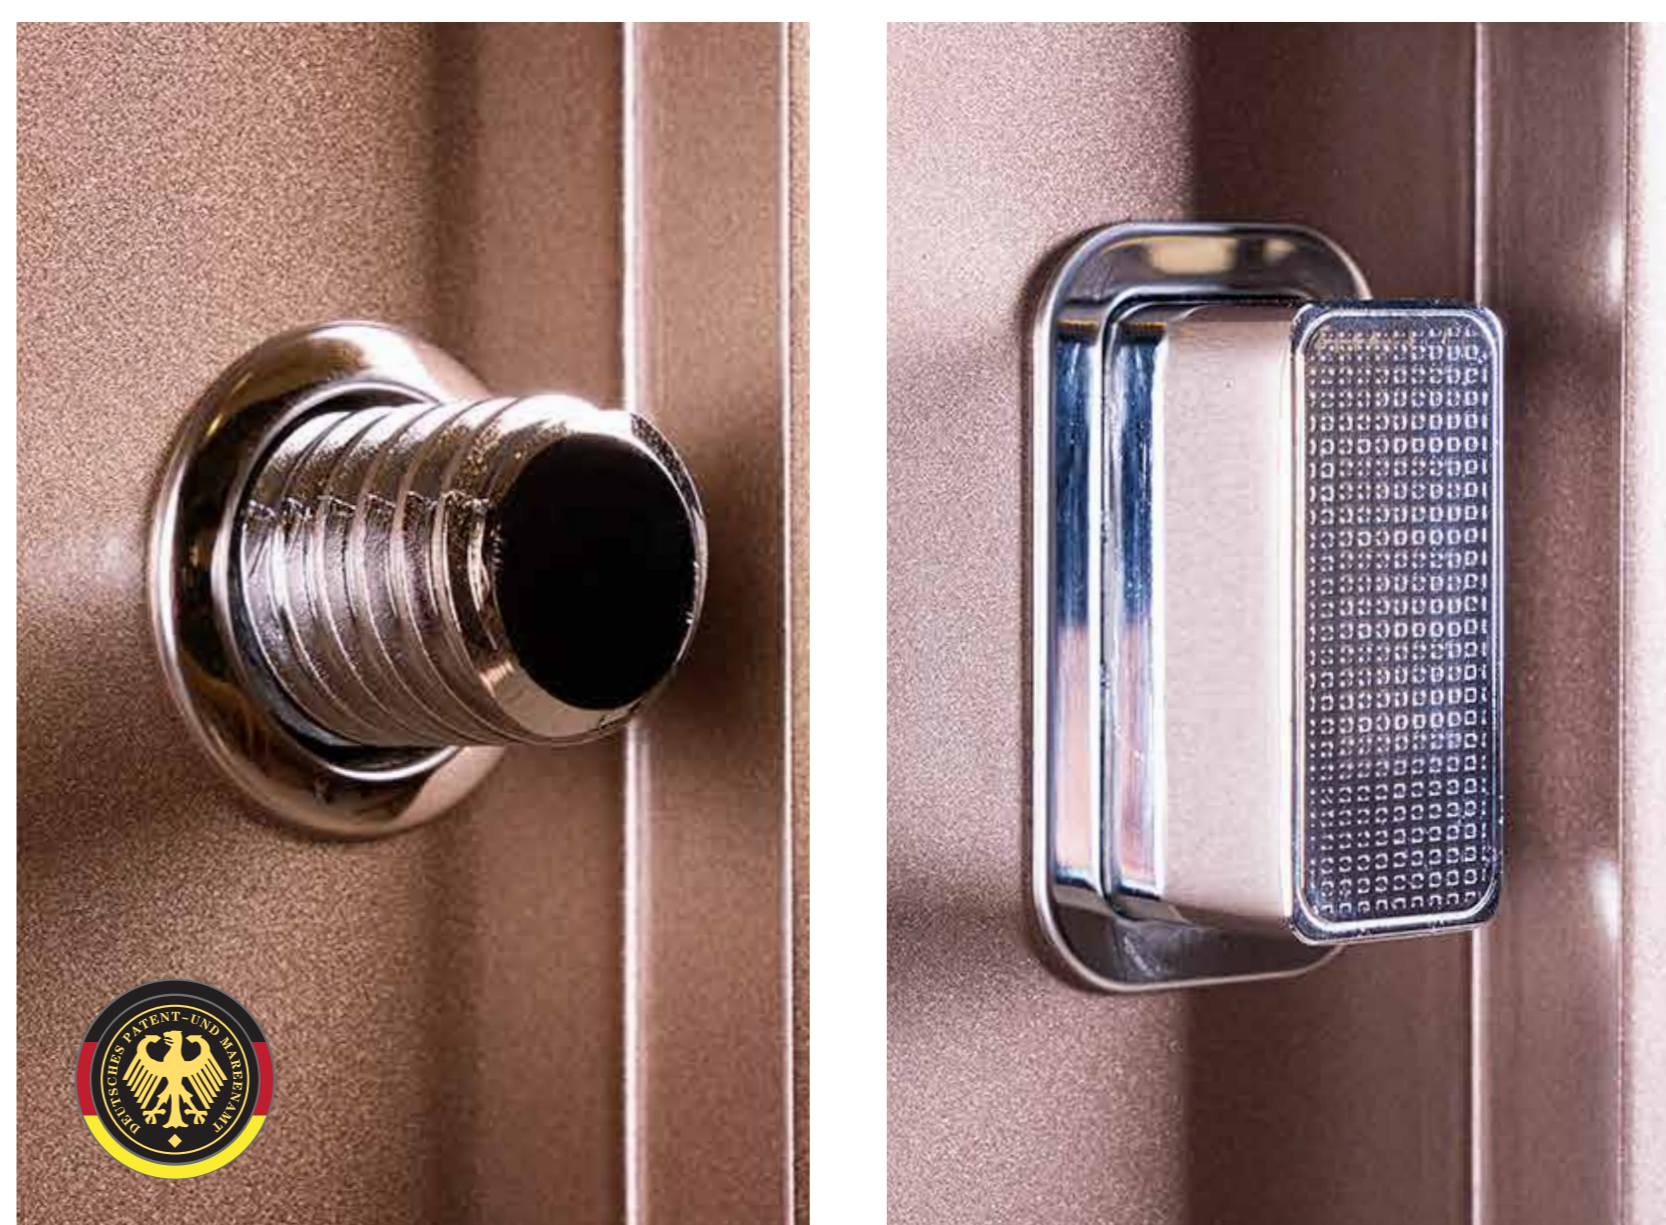

Memorised
20 Fingerprints

Smart Security Pin System
3-8 Digits

Storm Wind Thread Lock

Reinforced with exclusive, German-patented whirlwind lock, providing near-indestructible resistance against pry attacks.

Custom-Made Square Bolt

Much more advanced than the traditional cylinder bolt, the square bolt's force surface is greater- effectively improving tamper resistance.

• VR Countess (2) • VR Marquis (3)

Zinc Alloy Handle, Velvet Interior

The polished zinc alloy handle, stainless steel mirror panel, along with the luxurious velvet interior of the finest grade, finished with a delicate piano painting approach, gives the safe an elegant, exclusive appearance.

Integral Reinforce

Prying open is virtually impossible with the all-inclusive, thickening hinges installed between the safe's door and body. The thick 6mm door and 4mm body are constructed using German plasma machine, for laser-precision cut to minimise welding, making it highly resistant to mechanical tools attack.