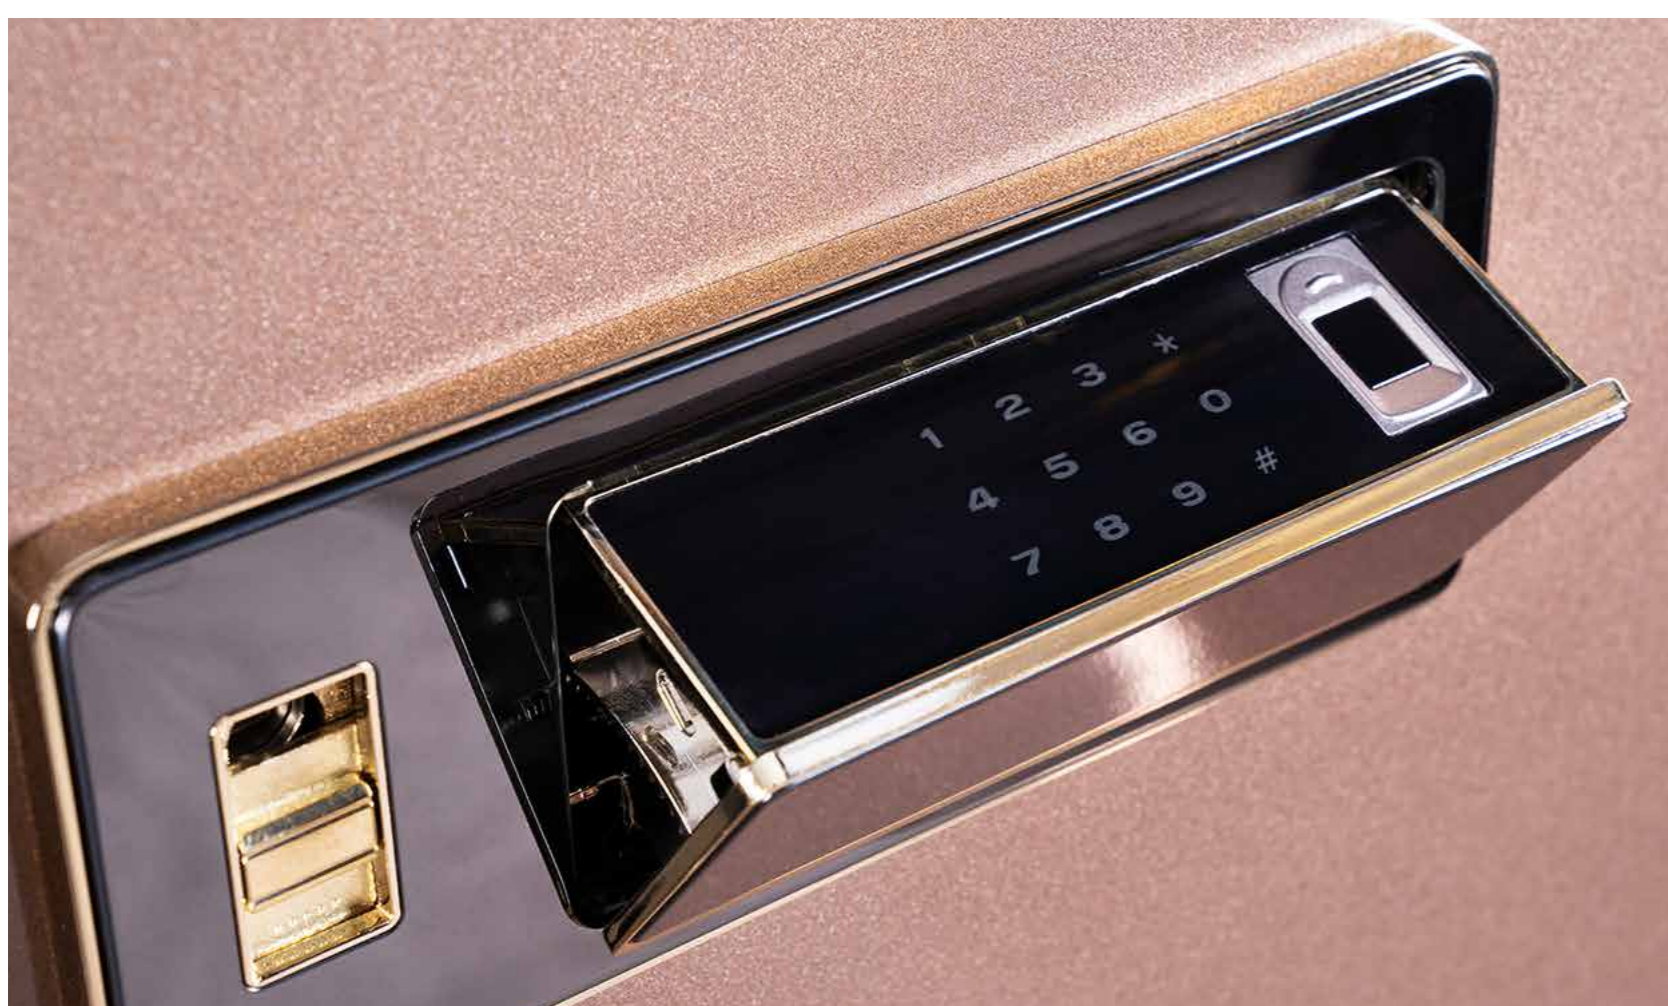

THE PEERAGE SAFES
VR COUNTESS
VR MARQUIS

Highly Customisable Access Combination

The choices for customisation is endless. Unlock your safe with any or all of the combinations you trust- fingerprint, passcode or key.

Memorised
20 Fingerprints

Smart Security Pin System
3-8 Digits

Storm Wind Thread Lock

Reinforced with exclusive, German-patented whirlwind lock, providing near-indestructible resistance against pry attacks.

Custom-Made Square Bolt

Much more advanced than the traditional cylinder bolt, the square bolt's force surface is greater- effectively improving tamper resistance.

• VR Countess (2) • VR Marquis (3)

Zinc Alloy Handle, Velvet Interior

The polished zinc alloy handle, stainless steel mirror panel, along with the luxurious velvet interior of the finest grade, finished with a delicate piano painting approach, gives the safe an elegant, exclusive appearance.